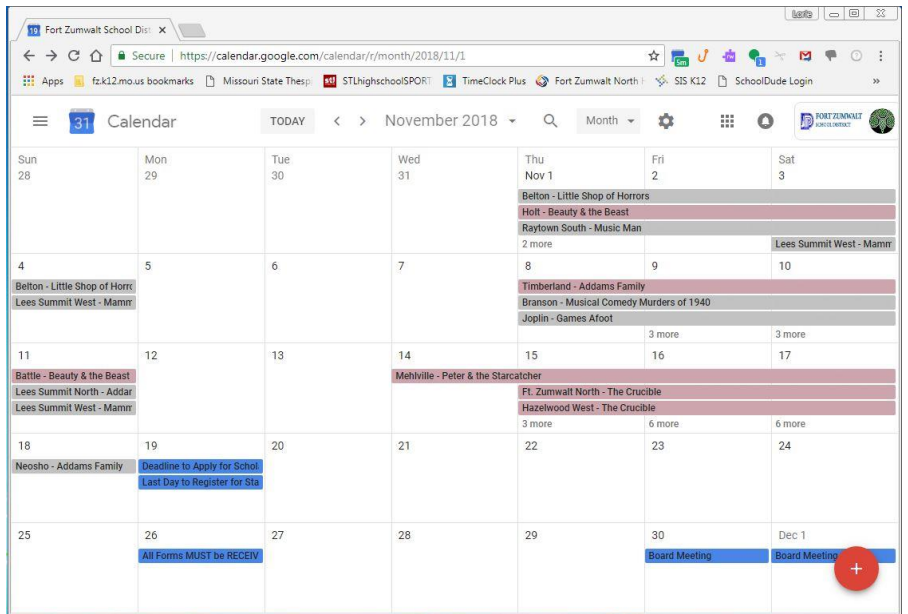

Adding the MST calendar to your Google Calendar

Step one is to make sure you are logged into Google with whatever Google account you would like to add this calendar to.

This could be your personal gmail or if your schools email is powered by Google, you can use that too.

Step two is to open your Google calendar. Do this by clicking on the boxes and clicking the calendar icon.

This will open your current calendar in the browser.

Probably looks like this...

Adding the MST calendar to your Google Calendar

Once you click the add button go back to your calendar, and the MST calendar should be listed on the left side.

The screenshot shows a web browser window with the URL <https://calendar.google.com/cale...>. The page title is "MST Productions East". The calendar is set to "October 2018" and is displayed in "Month" view. The events are as follows:

Date	Event
October 11	Lindbergh - Winter's Tale
October 18	Waynesville - Absolutely Murder
October 21	Waynesville - At
October 24	Ft. Zumwalt West - 12 Angry Jurors
October 24	Parkway North - Bloody Murder
October 25	Francis Howell Central - Arsenic & Old Lace
October 25	Parkway South - Macbeth/The Trial
November 1	Holt - Beauty & the Beast