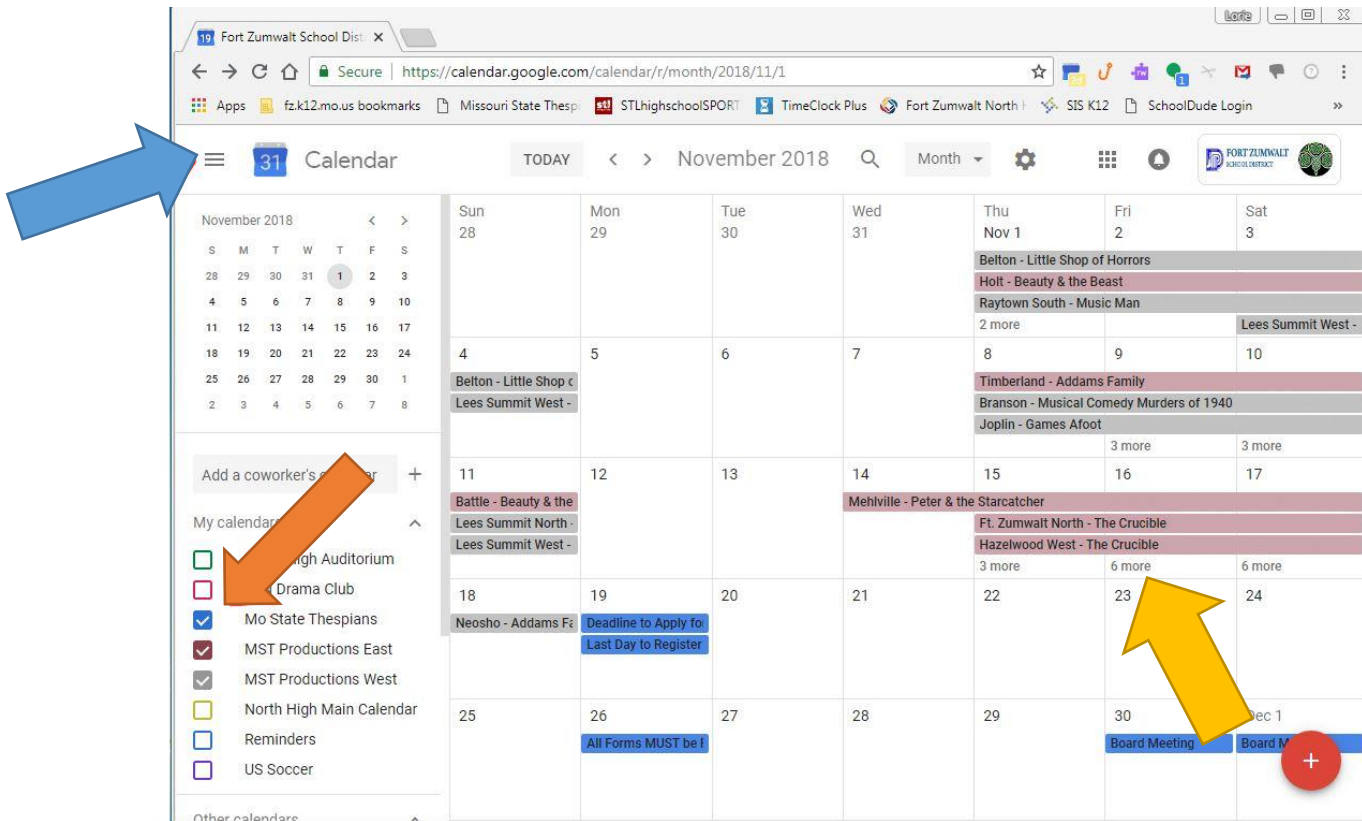

Adding the MST calendar to your Google Calendar

If you cannot see the list of calendars, click the 3 lines in the upper left corner.

You can click the checkmarks to show or hide the items from view.

Some days have more events than can show on the screen. If you click where it says “6 more” it will show you all the events for the day.

Please use these URLs to add these calendars, or just keep them as a reference.

East Side of the state....

<https://calendar.google.com/calendar/embed?src=fz.k12.mo.us_gdkmqkah380knou92bdlfafpk0%40group.calendar.google.com&ctz=America%2FChicago>

West Side of the state....

<https://calendar.google.com/calendar/embed?src=fz.k12.mo.us_1akqs7ntpdOutq6r2vvap27os8%40group.calendar.google.com&ctz=America%2FChicago>

Missouri State Thespians Deadlines & Events

<https://calendar.google.com/calendar/embed?src=fz.k12.mo.us_d23c3kg8trptn53bk8rhrejd3o%40group.calendar.google.com&ctz=America%2FChicago>